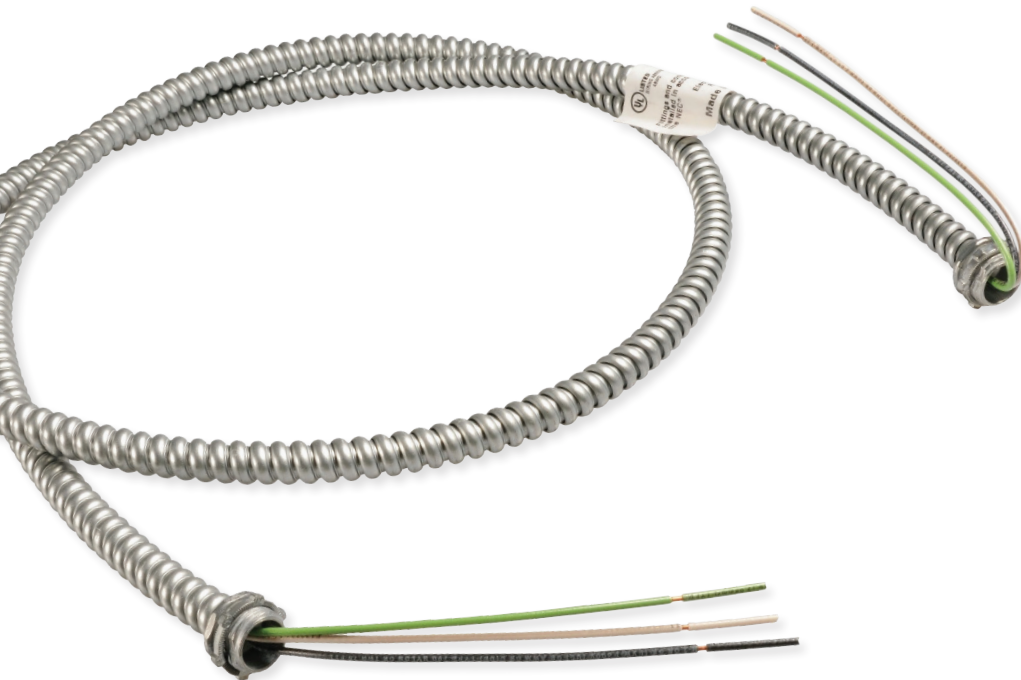

NEW *Fixture Whips*

FLEXIBLE STEEL PRE-ASSEMBLED WHIPS

Bergen Fixture Whips - Complete assembly ready to install 6ft whips. Standard 3/8" FMC Includes 6" wire leads each end and Die Cast Screw In Connectors or Snap-in Fittings for easy and hassle-free hook-ups. 1/2" FMC trade size also available. Bergen whips meet all requirements of the 2017 NEC, Article 348. Contractor friendly cost-effective whips are an efficient alternative to pipe & wire installations. Bergen Fixture Whips are assembled in the USA using only UL Listed or UL Recognized components.

ILLUMINATION CONTROL FIXTURE WHIPS

Bergen's ICFW's are used for combining Power / Lighting Circuits (black/white/green) with class 2 or class 3 Control Circuits / dimming ballast & digital controls (purple, gray) all within the same fixture whip. Easy to install & color coded to reduce installation error. Meets UL & NEC Requirements. (See Figure 1)

Figure 1
Shown with Standard
Snap-In Connector

Features:

- Complete assembly ready to install 6' whips
- Stranded or Solid Conductors
- Meets Requirements of 2017 NEC
- 25pc Bundle or 200pc Barrel

Uses:

- Commonly used for connecting fluorescent, LED lay-in fixtures and incandescent fixtures for suspended and accessible ceilings.

BFW-1856S-01

Steel or Aluminum, Custom lengths, Connectors & Wire Colors.

6 FT. LENGTH 12 AWG WIRE

Part #	Description	Package Type & Qty.
BFW1236S	Fixture Whip, 6 ft 12/3 Solid, Steel, Snap-In	200 Piece Barrel
BFW1236S01	Fixture Whip, 6 ft 12/3 Solid, Steel, Screw-In	200 Piece Barrel
BFW1246S	Fixture Whip, 6 ft 12/4 Solid, Steel, Snap-In	200 Piece Barrel
BFW1246S01	Fixture Whip, 6 ft 12/4 Solid, Steel, Screw-In	200 Piece Barrel