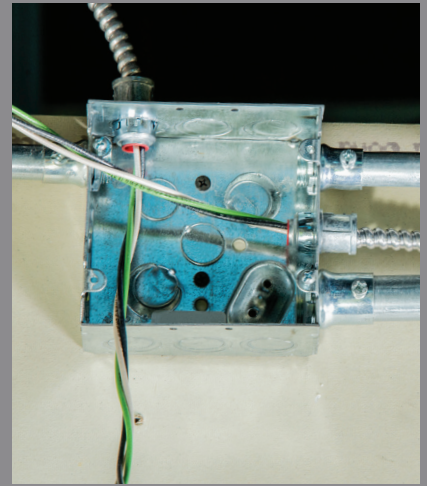

NEW *Fixture Whips*

FLEXIBLE STEEL PRE-ASSEMBLED WHIPS

Bergen Fixture Whips - Complete assembly ready to install 6ft whips. Standard 3/8" FMC Includes 6" wire leads each end and Die Cast Screw In Connectors or Snap-in Fittings for easy and hassle-free hook-ups. 1/2" FMC trade size also available. Bergen whips meet all requirements of the 2017 NEC, Article 348. Contractor friendly cost-effective whips are an efficient alternative to pipe & wire installations. Bergen Fixture Whips are assembled in the USA using only UL Listed or UL Recognized components.

ILLUMINATION CONTROL FIXTURE WHIPS

Bergen's ICFW's are used for combining Power / Lighting Circuits (black/white/green) with class 2 or class 3 Control Circuits / dimming ballast & digital controls (purple, gray) all within the same fixture whip. Easy to install & color coded to reduce installation error. Meets UL & NEC Requirements. (See Figure 1)

Figure 1
Shown with Standard
Snap-In Connector

Features:

- Complete assembly ready to install 6' whips
- Stranded or Solid Conductors
- Meets Requirements of 2017 NEC
- 25pc Bundle or 200pc Barrel

Uses:

- Commonly used for connecting fluorescent, LED lay-in fixtures and incandescent fixtures for suspended and accessible ceilings.

BFW-1856S-01

Steel or Aluminum, Custom lengths, Connectors & Wire Colors.

6 FT. LENGTH 12 AWG WIRE

Part #	Description	Package Type & Qty.
BFW1236S	Fixture Whip, 6 ft 12/3 Solid, Steel, Snap-In	200 Piece Barrel
BFW1236S01	Fixture Whip, 6 ft 12/3 Solid, Steel, Screw-In	200 Piece Barrel
BFW1246S	Fixture Whip, 6 ft 12/4 Solid, Steel, Snap-In	200 Piece Barrel
BFW1246S01	Fixture Whip, 6 ft 12/4 Solid, Steel, Screw-In	200 Piece Barrel